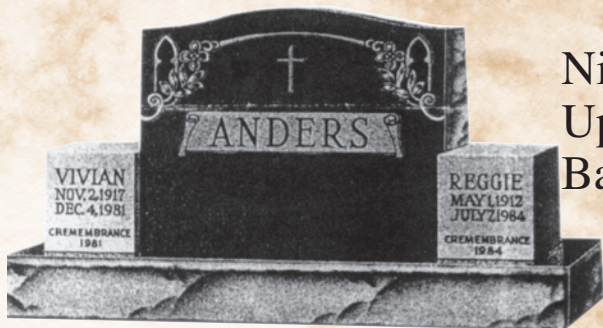

Niche
Upright
Base

Model #C8006

Wide	Thick	High
1-0	1-0	1-0
2-0	0-6	1-6
4-6	1-2	0-6

Niches Grey
Upright Black
Polish Front & Back, Base Grey